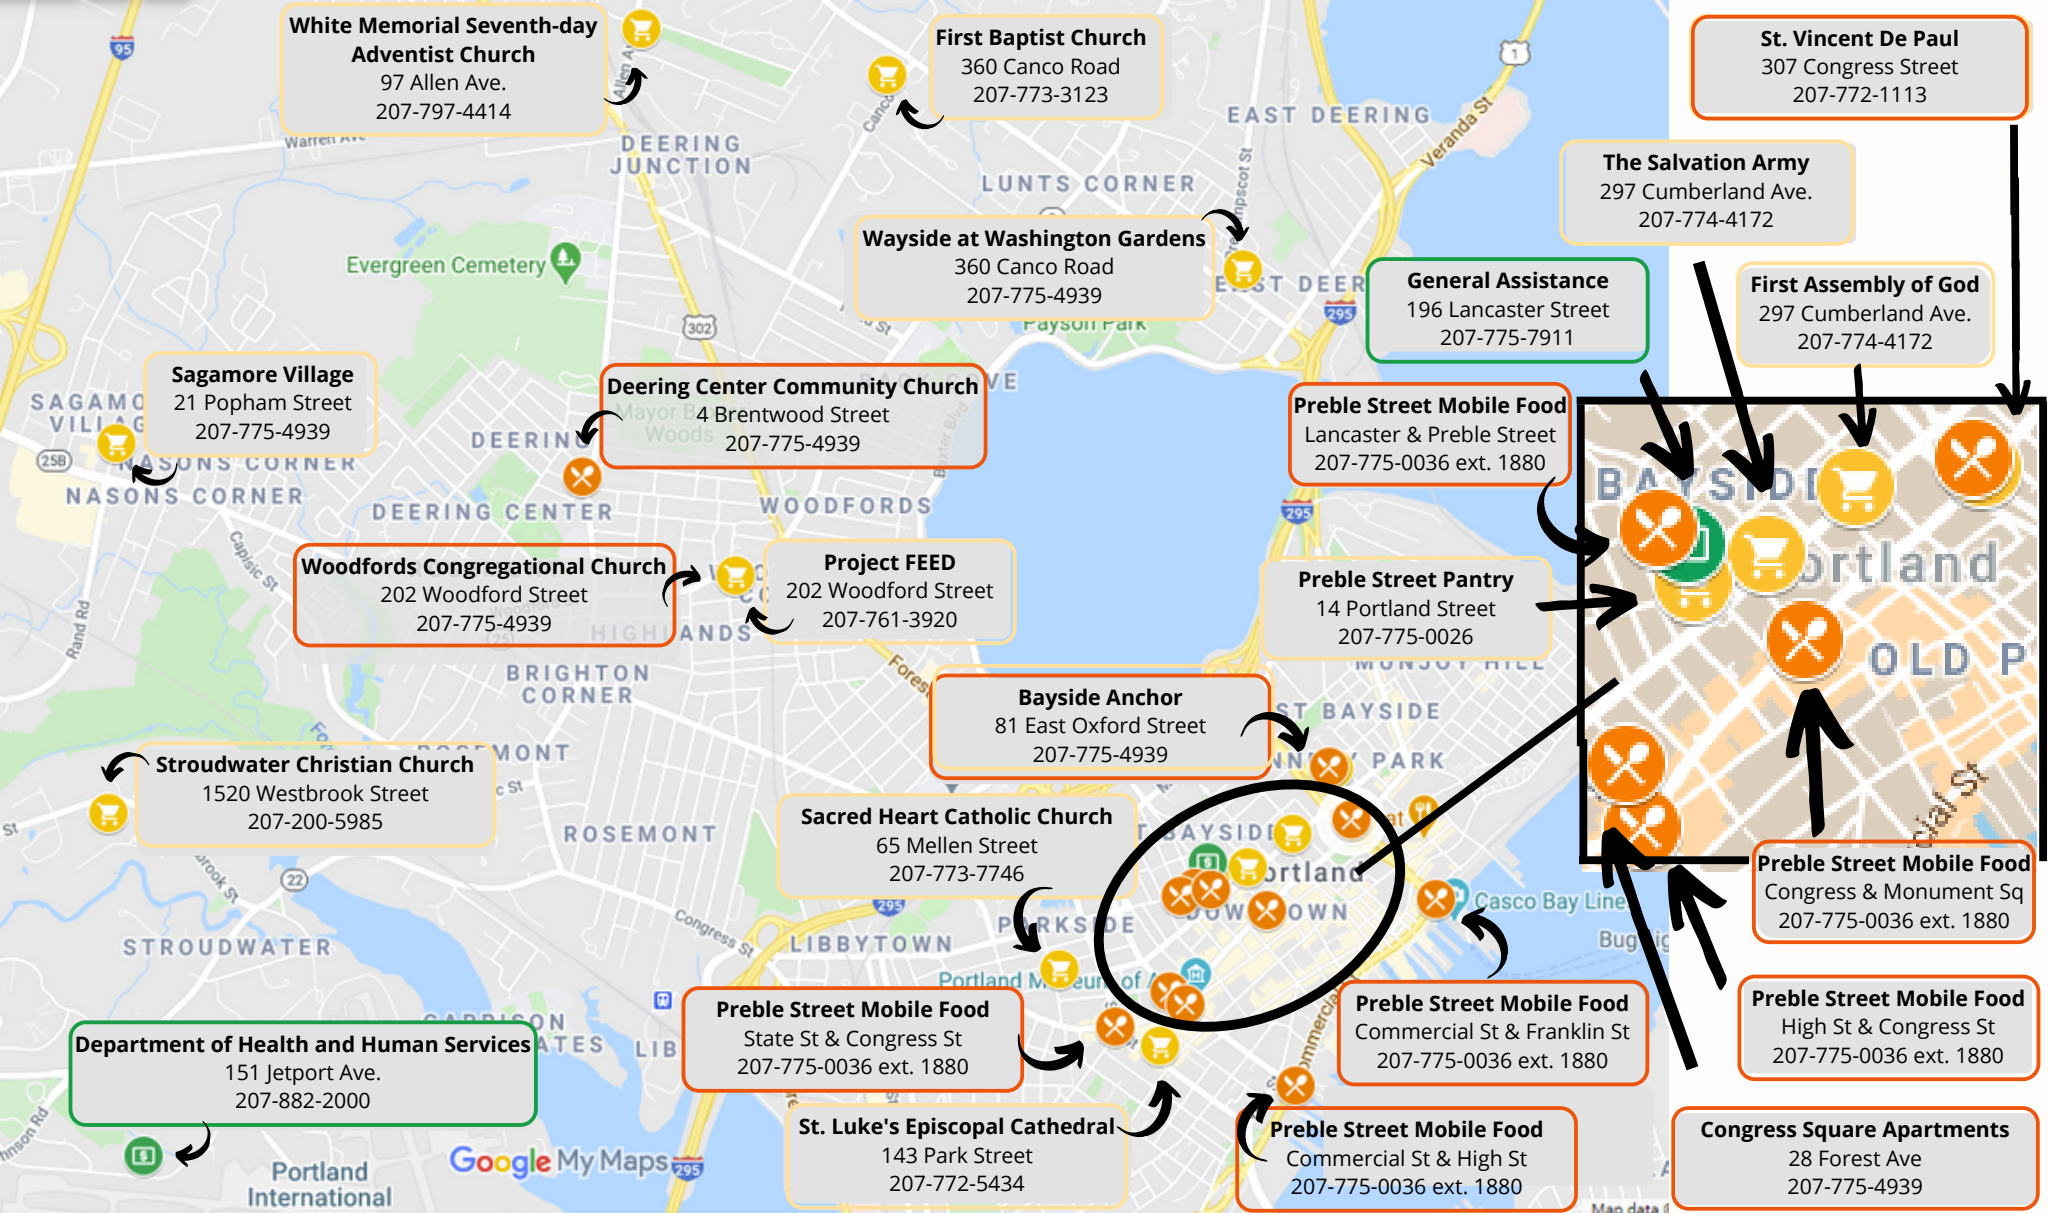

2022

For updates and more information visit
www.waysidemaine.org