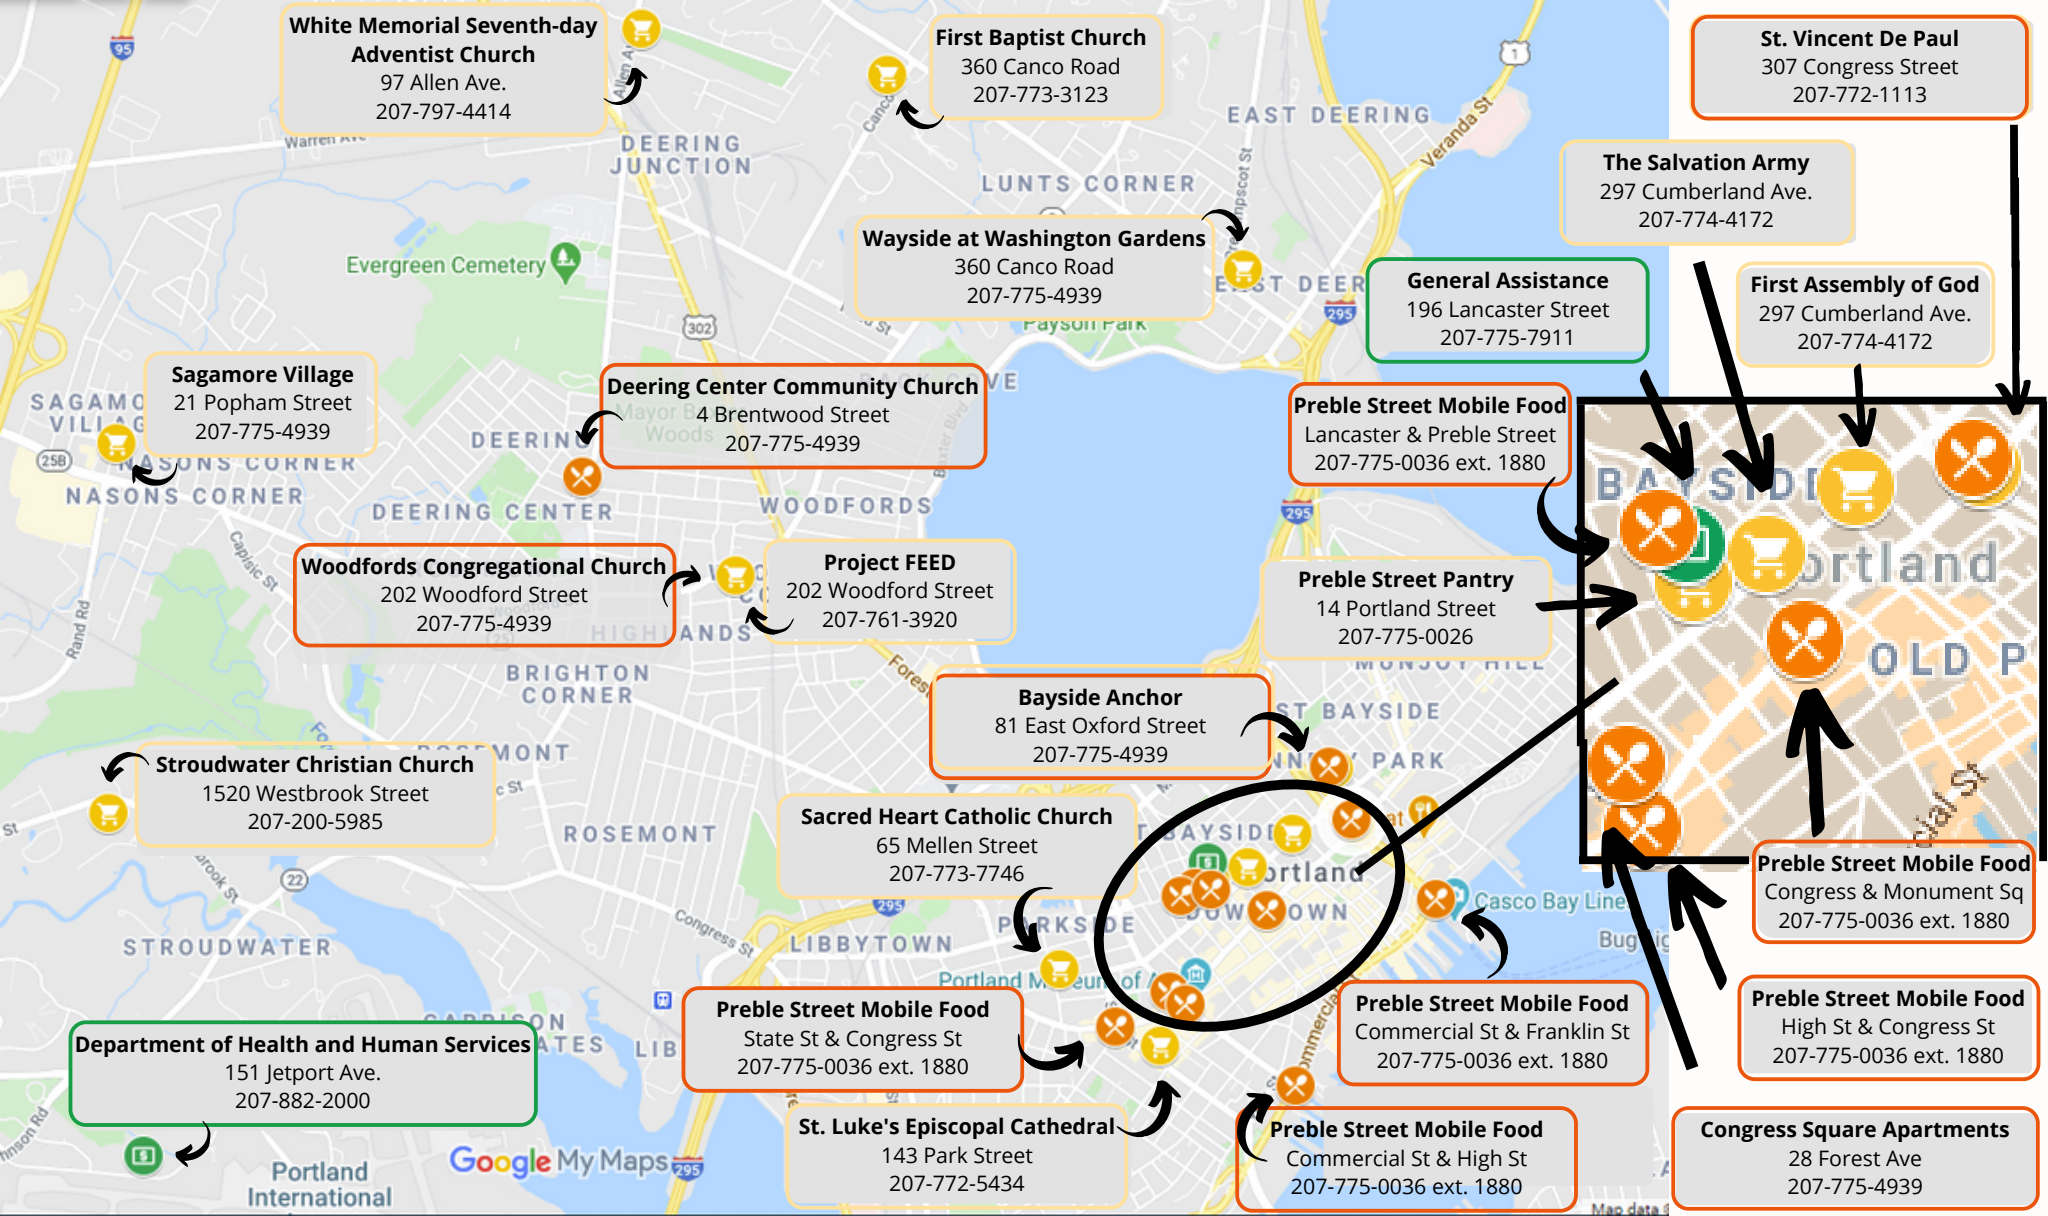

2022

For updates and more information visit
www.waysidemaine.org